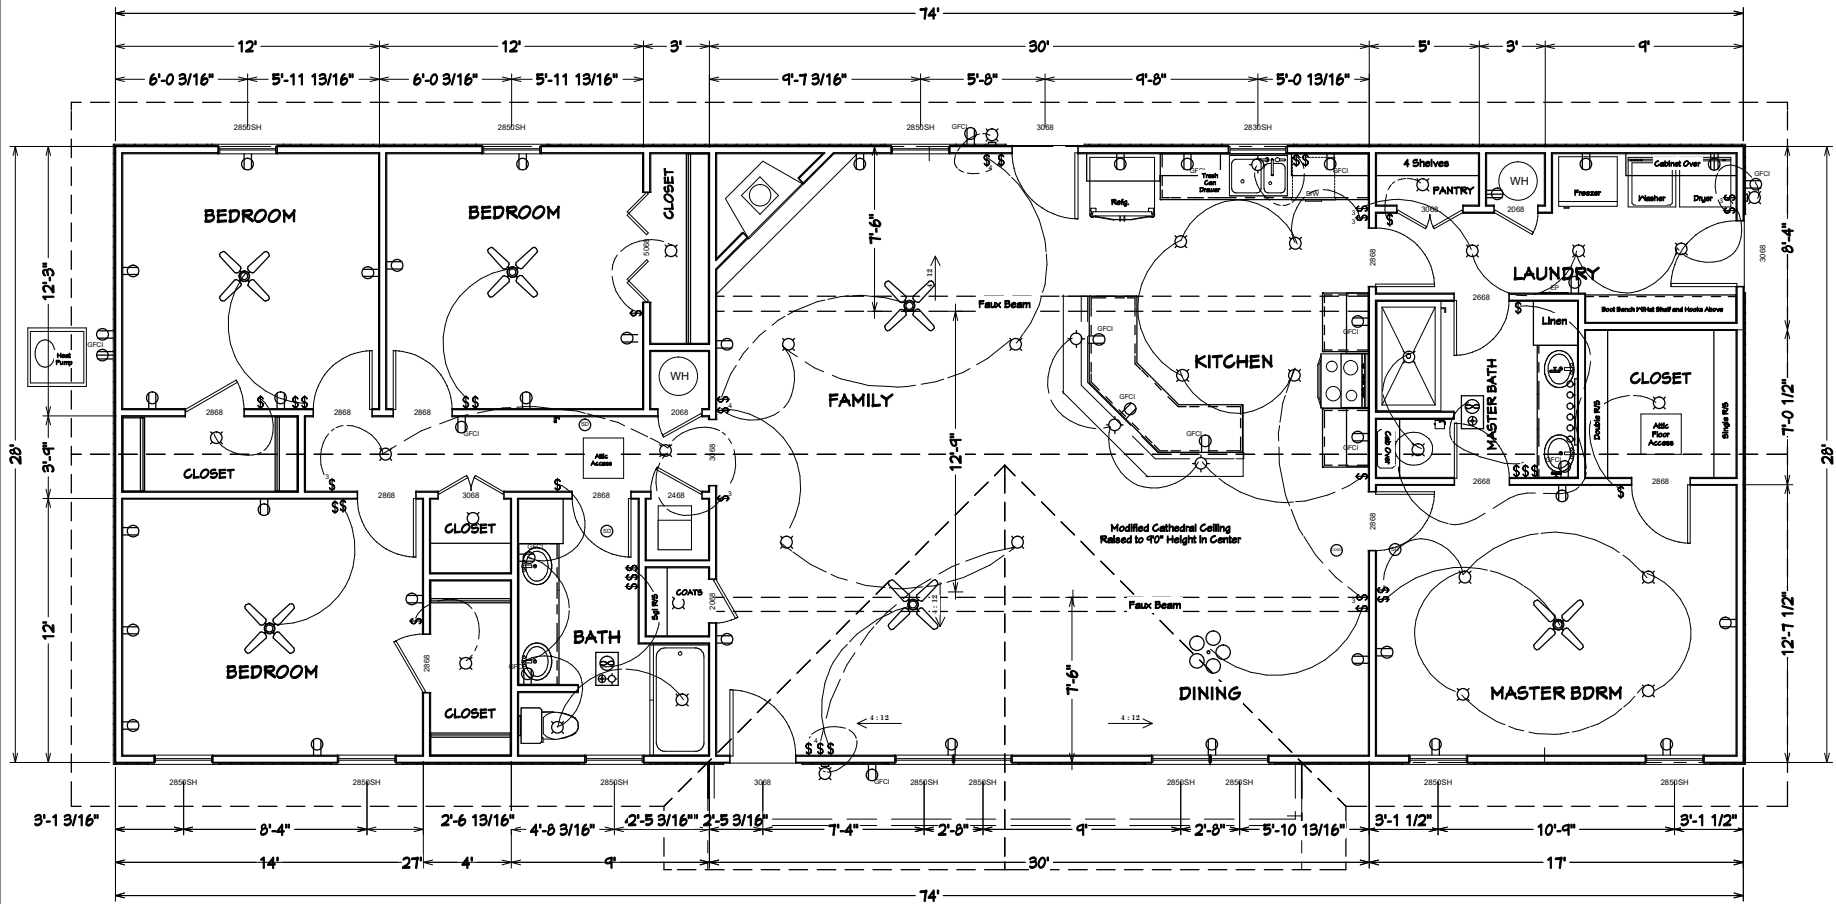

Front Elevation

FLOOR PLAN

A-1
 SCALE 1/4"=1'
 DRAWN BY:
 MARK

The High Plains Drifter
 2072 Square Feet

HINDMAN READY BUILT HOMES INC.
 LUBBOCK, TEXAS
 WWW.HINDMANREADYBUILT.COM